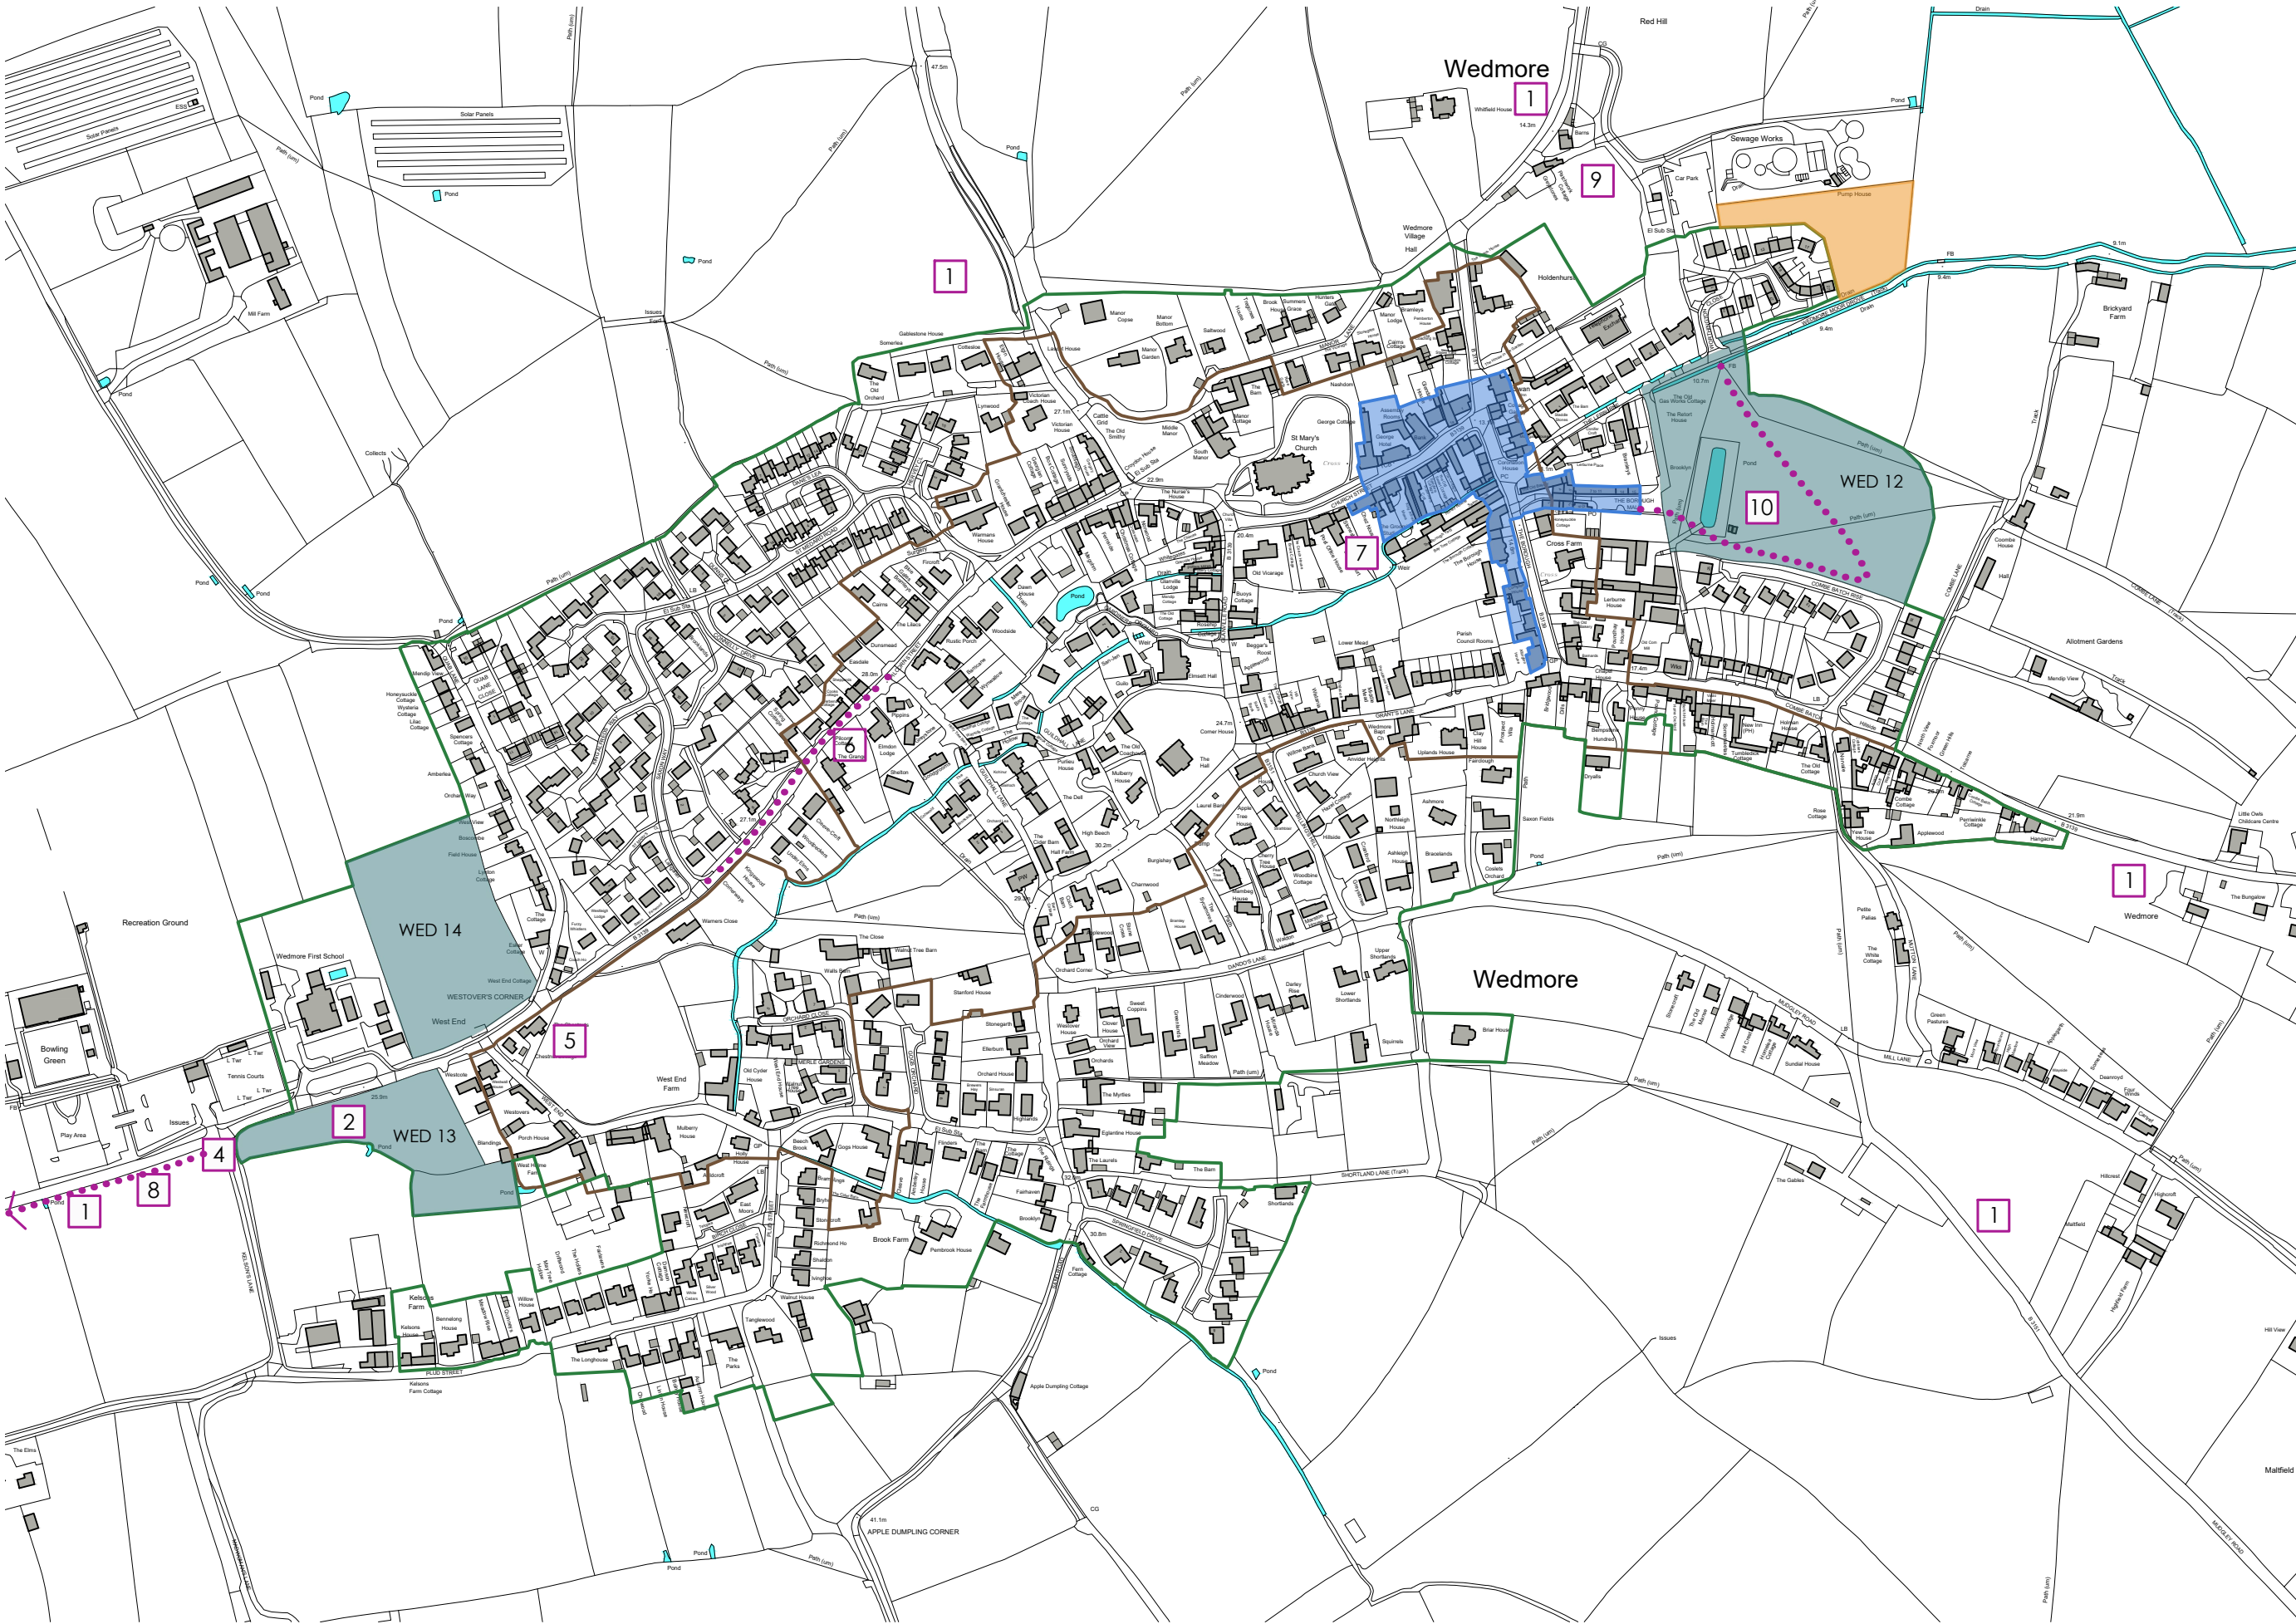

Wedmore Neighbourhood Plan Wedmore Village Proposal Map (July 2018)

Key

- Settlement Boundary —
- Conservation Area —
- Housing Allocations
- Transport Proposals (WED 7)
- Indicative Footpath/Cycle paths
- Open space Allocations
- Wedmore District Centre