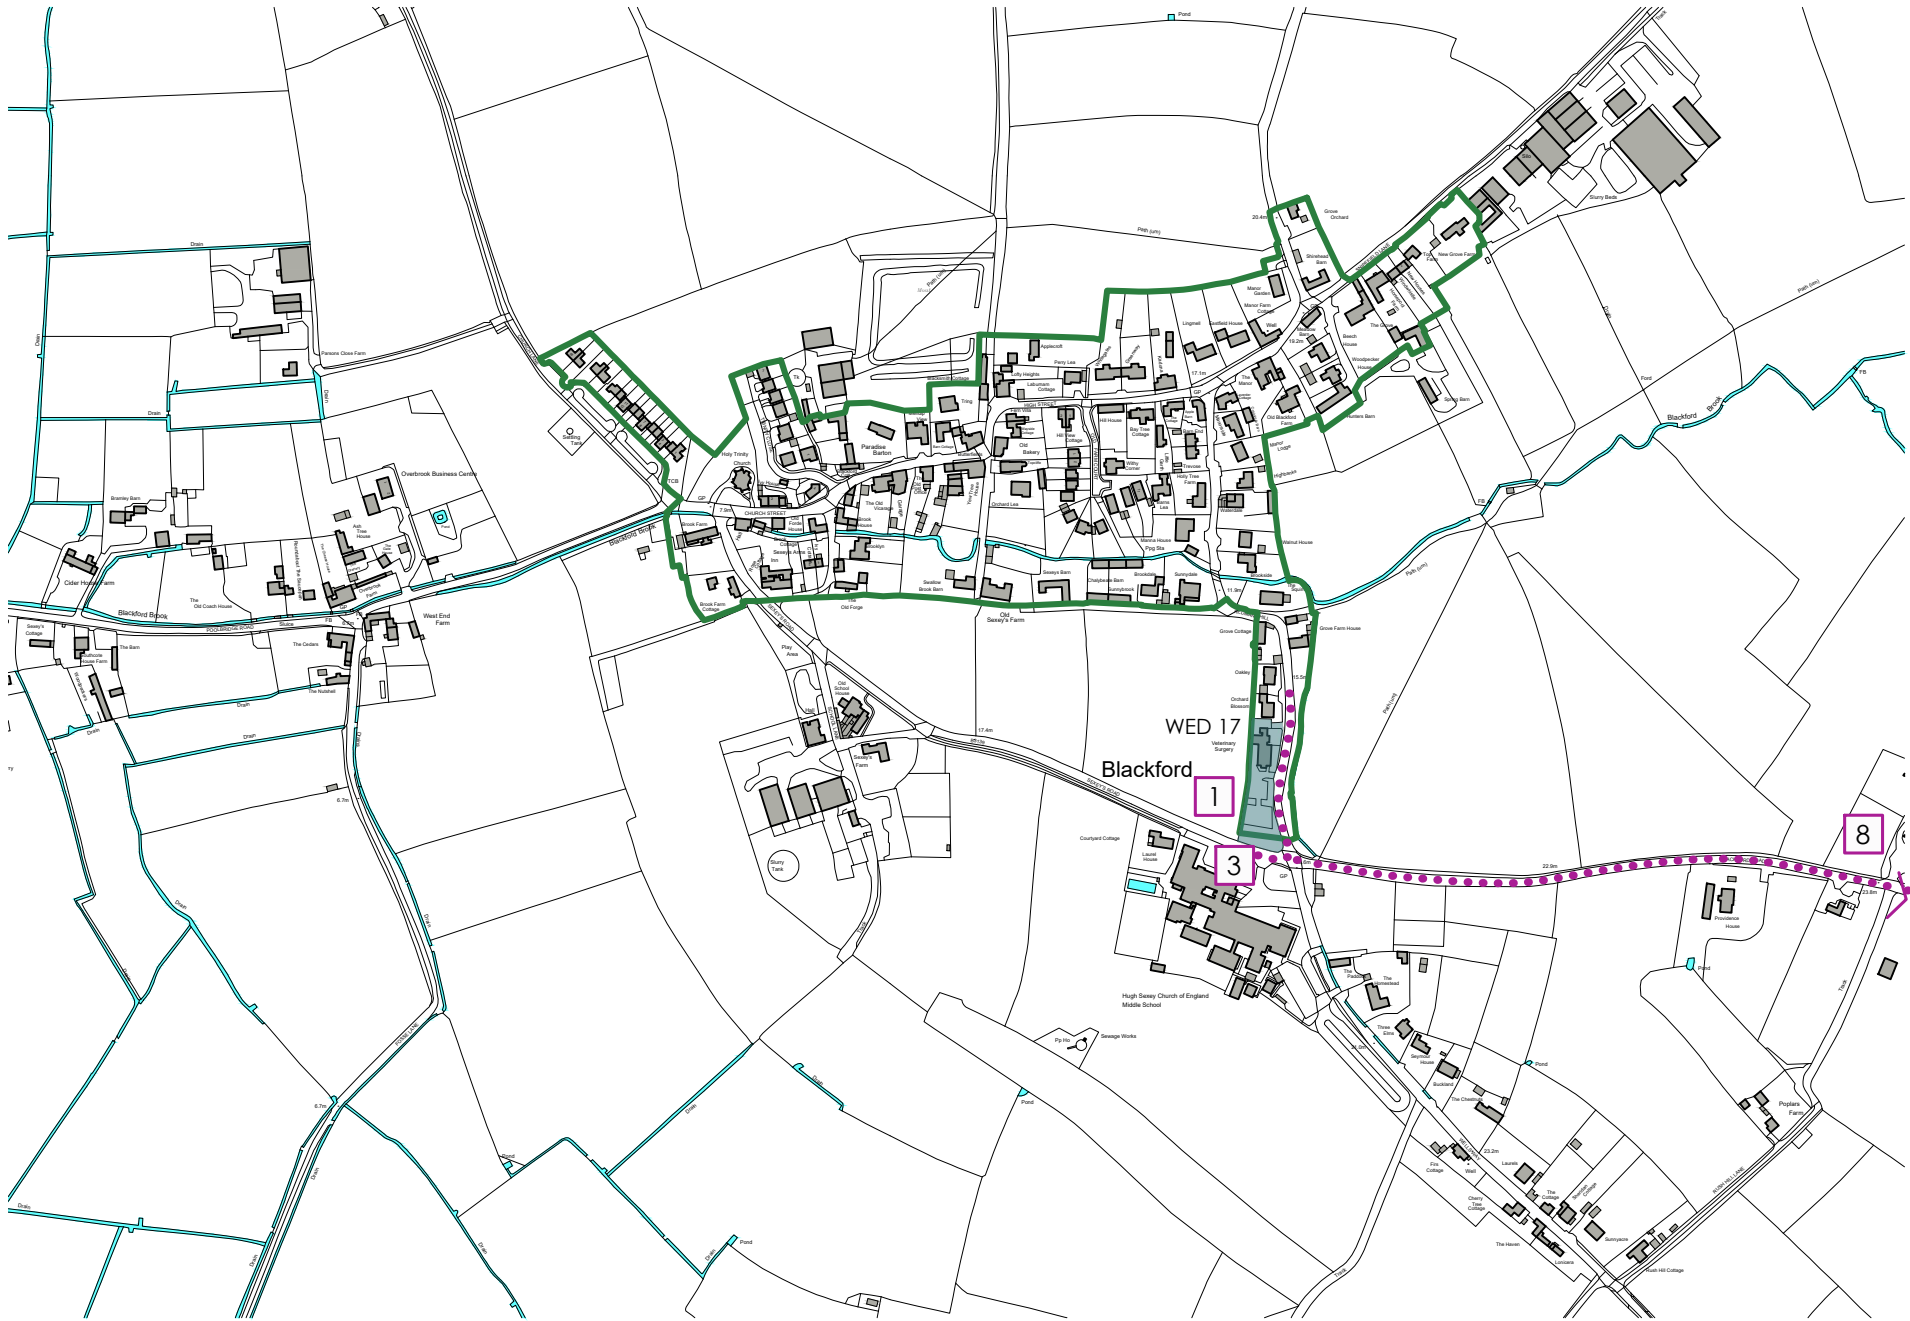

# Wedmore Neighbourhood Plan Blackford Village Proposal Map (May 2109)

**Key**

- Settlement Boundary
- Housing Allocations
- Transport Proposals (PARA 7,3)
- Indicative Footpath/ Cycle paths