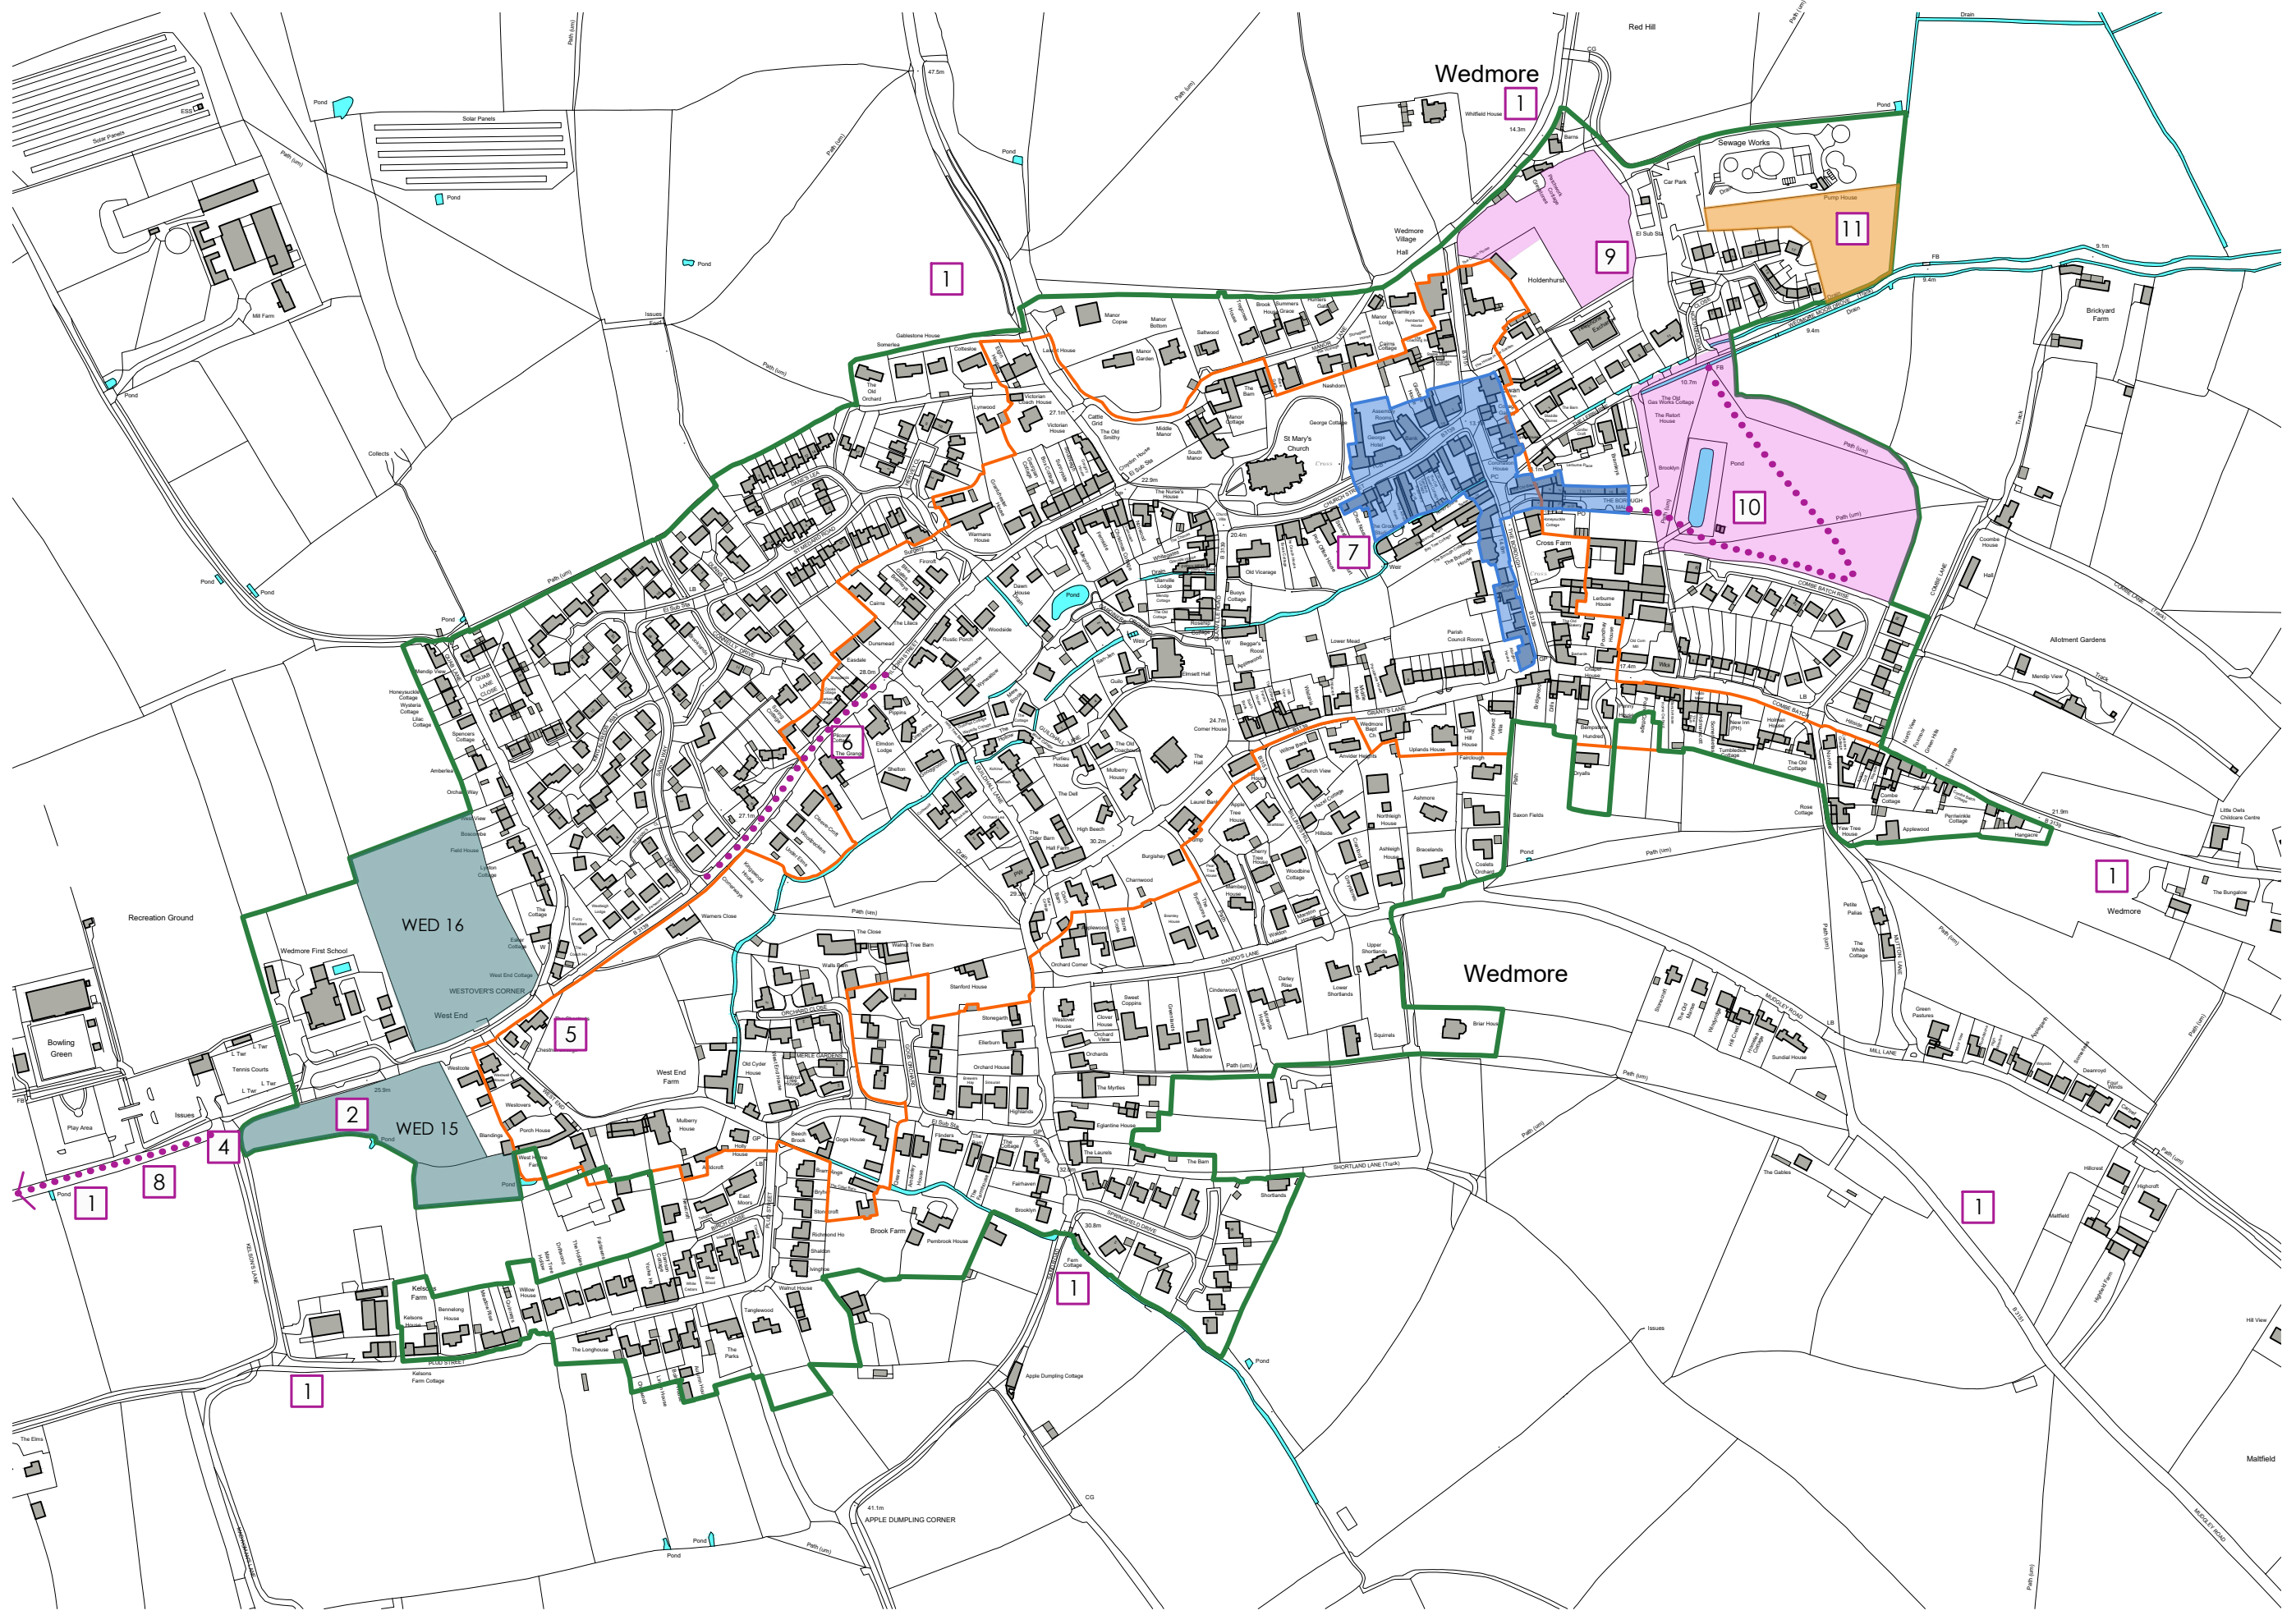

# Wedmore Neighbourhood Plan Wedmore Village Proposal Map (May 2019)

- Key**
- Settlement Boundary —
  - Conservation Area —
  - Housing Allocations ■
  - Transport Proposals (PARA 7,3) □
  - Indicative Footpath/ Cycle paths ⋯
  - Open space Allocation / car park ■
  - Wedmore District Centre ■
  - Site with Planning Permission □